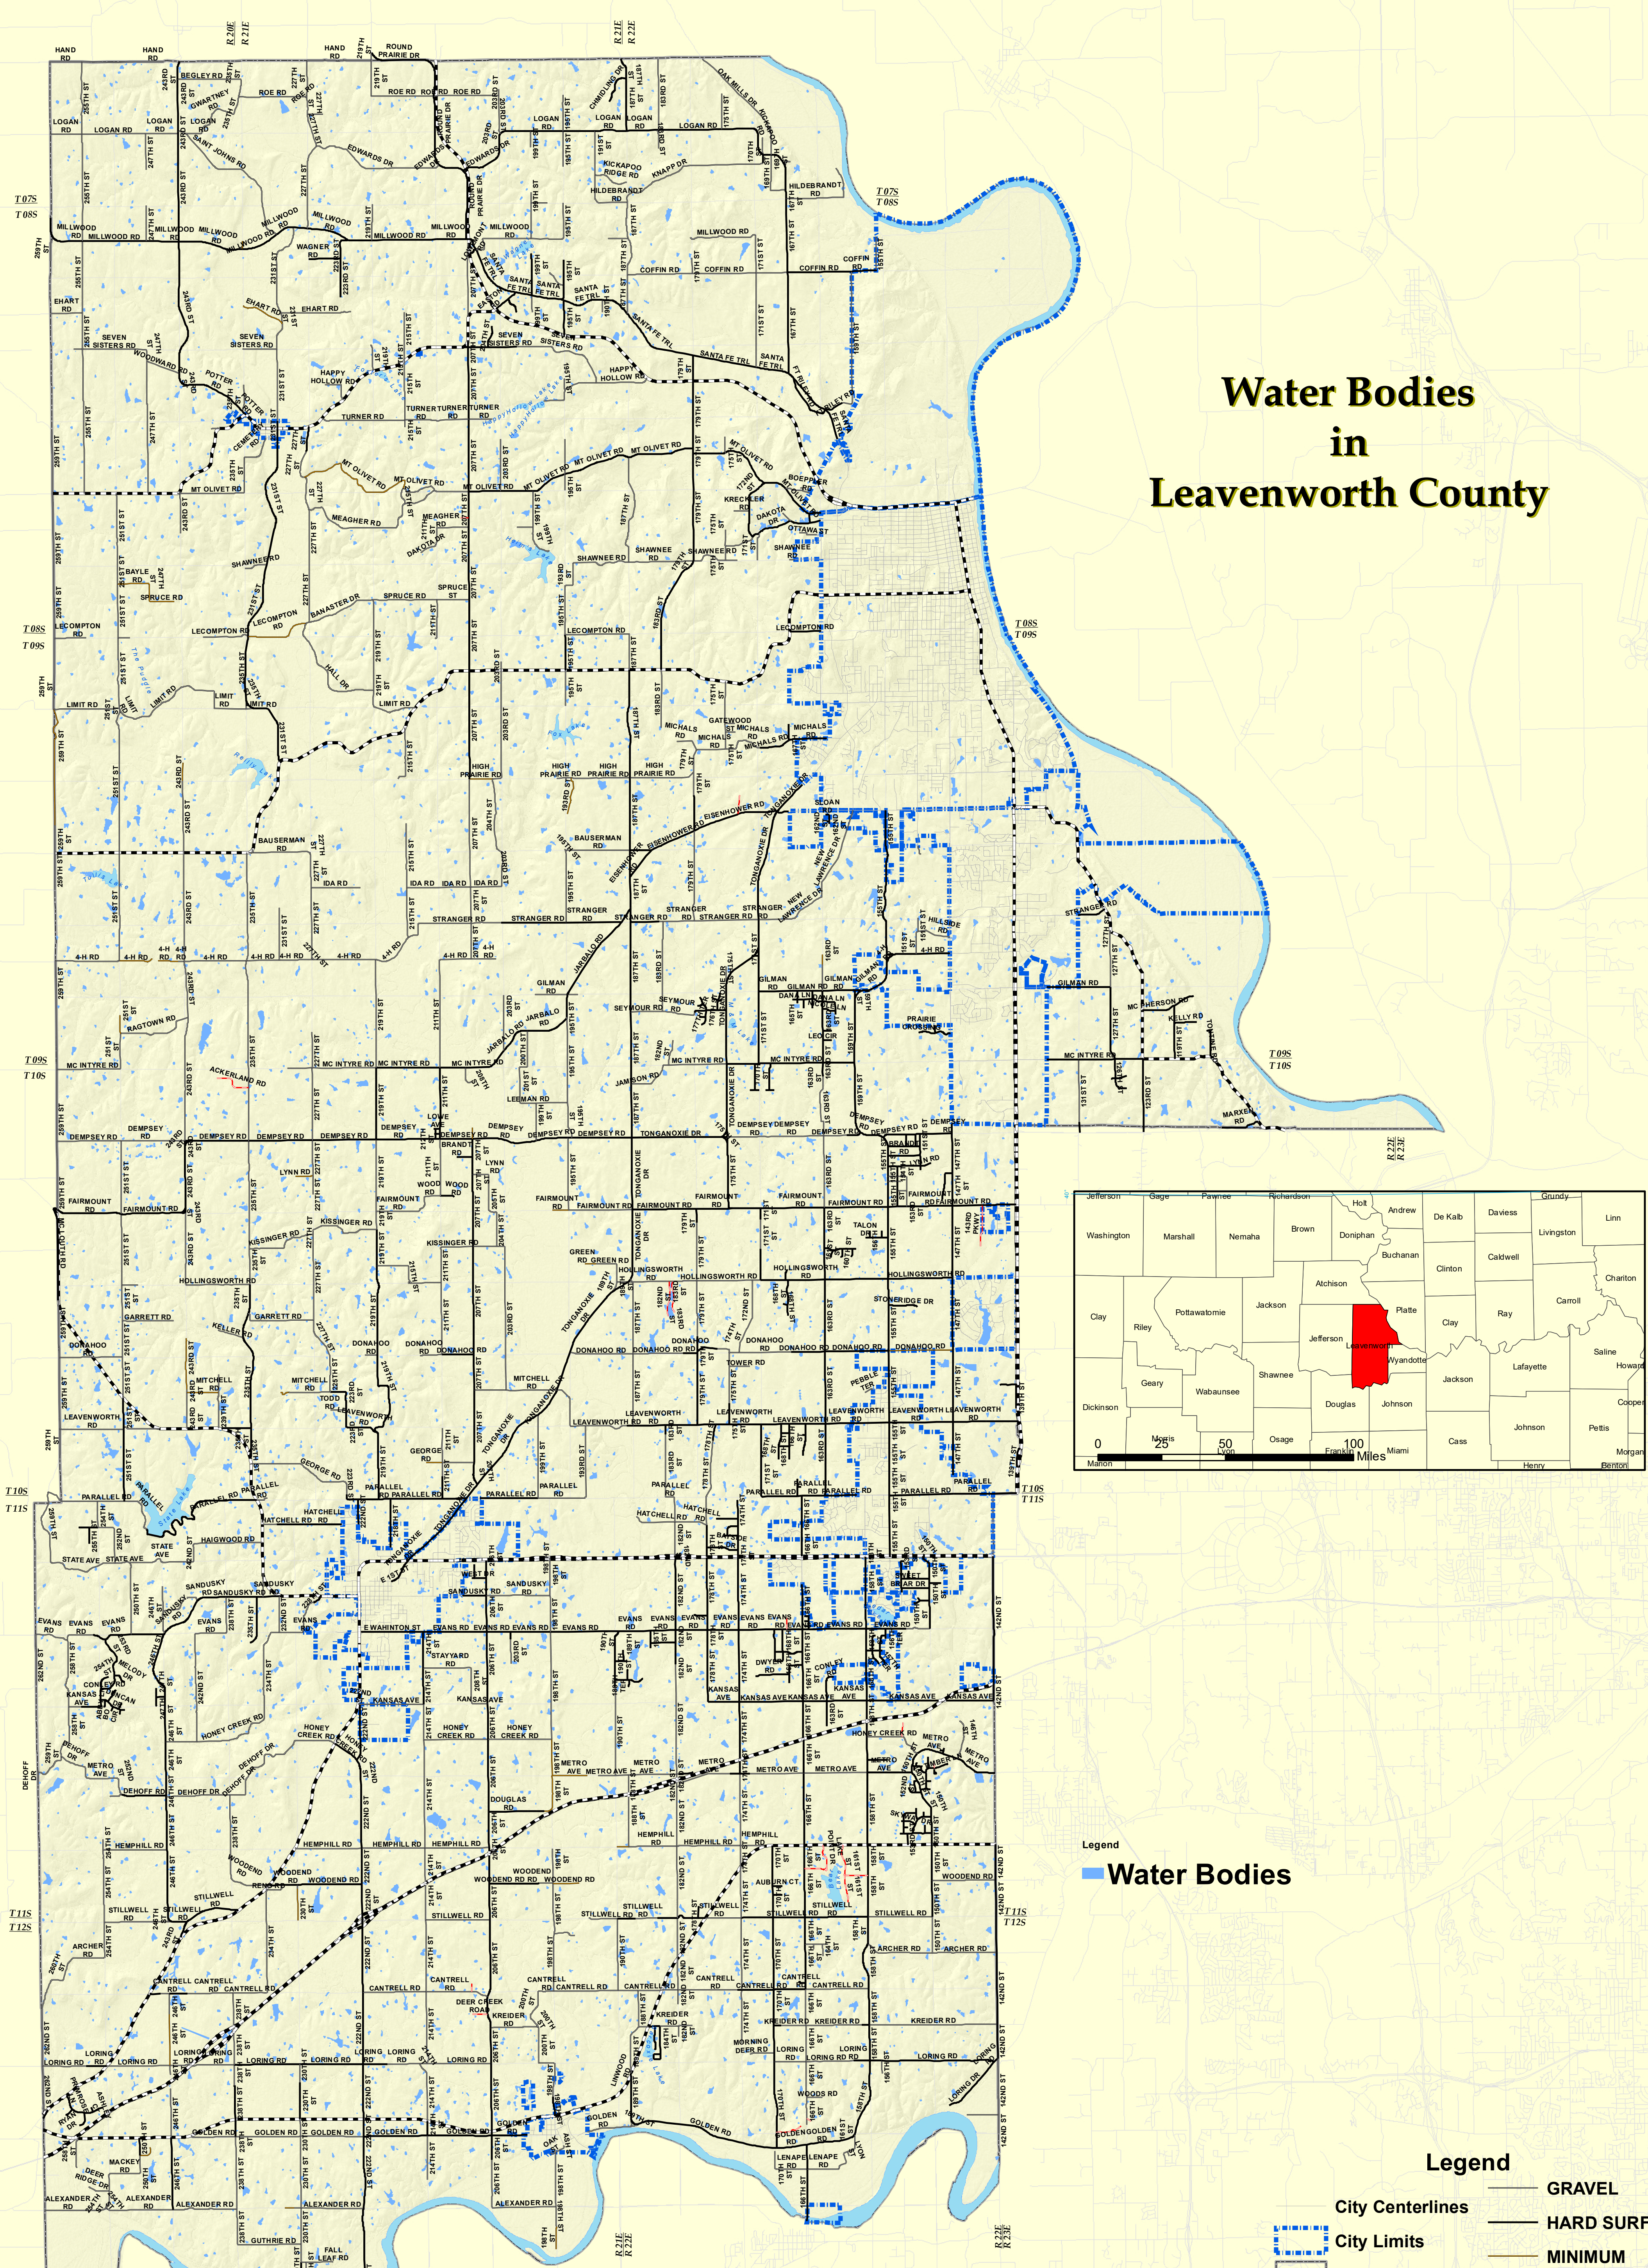

LEAVENWORTH COUNTY KANSAS 2025

Water Bodies in Leavenworth County

Legend
Water Bodies

- Legend**
- Water Bodies
 - City Centerlines
 - City Limits
 - County Boundary
 - Sections
 - State Maintained
 - GRAVEL
 - HARD SURFACE
 - MINIMUM
 - PRIVATE

Projection: NAD 1983 State Plane Kansas 1501 (US Feet)
 Disclaimer: Map is projected in real-world coordinates.
 However, it is not intended for legal purposes.
 Measurement accuracy is not guaranteed.