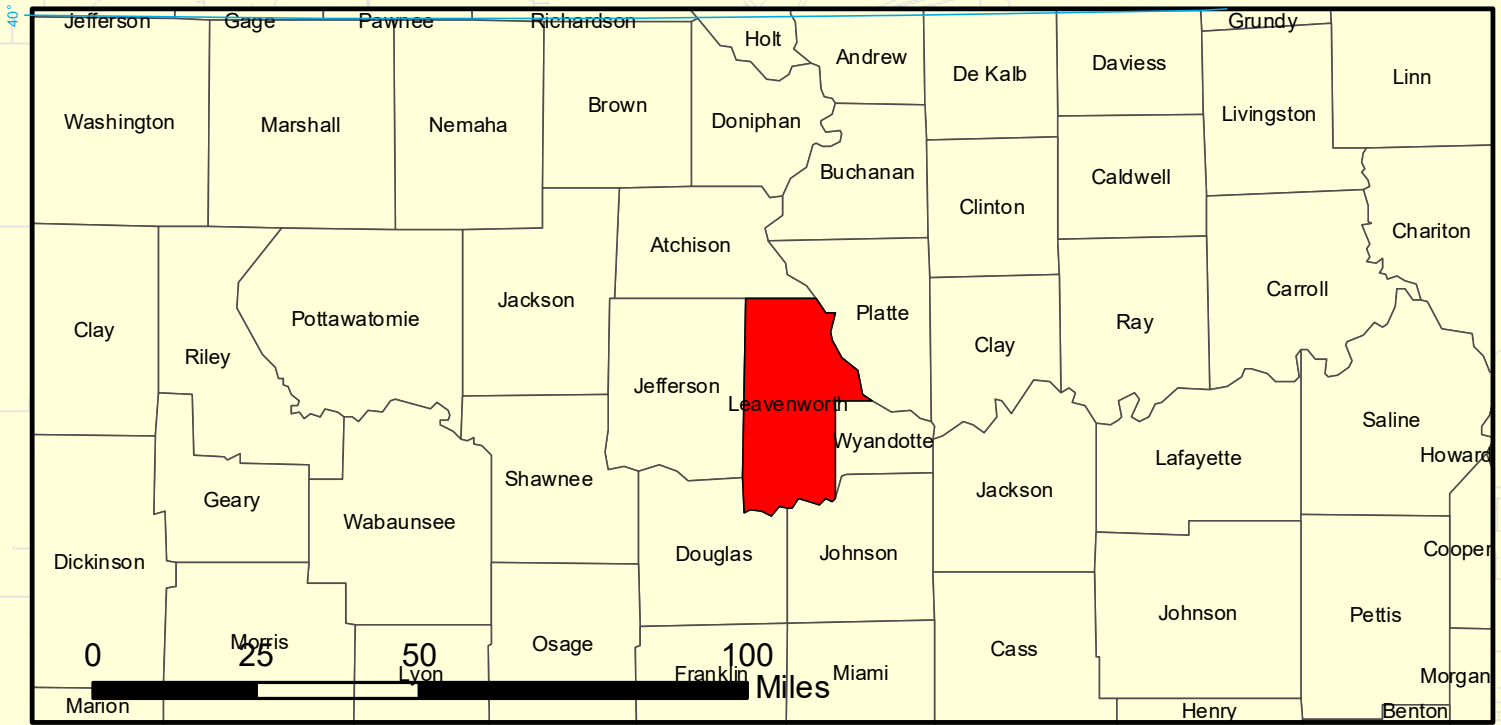

LEAVENWORTH COUNTY KANSAS 2025

Water Bodies in Leavenworth County

Legend
Water Bodies

- Legend**
- Water Bodies
 - City Centerlines
 - City Limits
 - County Boundary
 - Sections
 - State Maintained
 - GRAVEL
 - HARD SURFACE
 - MINIMUM
 - PRIVATE

Projection: NAD 1983 State Plane Kansas 1501 (US Feet)
 Disclaimer: Map is projected in real-world coordinates.
 However, it is not intended for legal purposes.
 Measurement accuracy is not guaranteed.